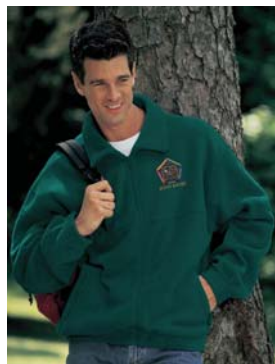

Sizes: S,M,L,X,2X,3X,4X - TALLS LT- 4XLT

PRICES START AT \$93.00

3600-F/FB HOODED NYLON JACKET

COLORS: ROYAL*, NAVY*, FOREST*, PURPLE*, RED*, MAROON*, BLACK*, VEGAS GOLD, KHAKI, GREY, BROWN
* AVAIL IN TALL

Decoration: Embroidered left chest WB logo, Name on right chest. Critter may be added to right chest at an additional cost. Back logo available.

Sizes: XS, S, M, L, X, 2X, 3X,4X

PRICES START AT \$59.00

7600-F/FB FULL ZIP FLEECE JACKET